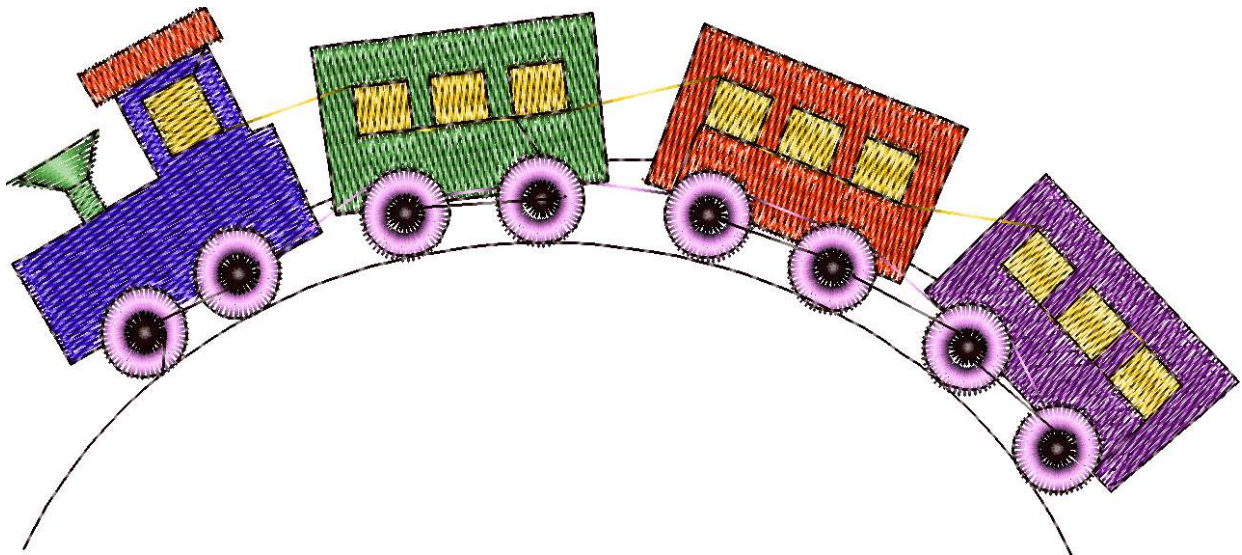

5.09.2022

- #1 N1
- #2 N2
- #3 N3
- #4 N1
- #5 N4
- #6 N5
- #7 N3
- #8 N2
- #9 N6
- #10 N6
- #11 N1

#1 Function:N1 Needle:1	#2 Function:N2 Needle:2	#3 Function:N3 Needle:3
#4 Function:N1 Needle:1	#5 Function:N4 Needle:4	#6 Function:N5 Needle:5
#7 Function:N3 Needle:3	#8 Function:N2 Needle:2	#9 Function:N6 Needle:6
#10 Function:N7 Needle:7	#11 Function:N1 Needle:1	

- | | | | | |
|-----|--|-----|-----------|----------------------|
| #1 | | N1, | Needle:1, | Color:Ackermann 3110 |
| #2 | | N2, | Needle:2, | Color:Ackermann 5531 |
| #3 | | N3, | Needle:3, | Color:Agelidis 197/4 |
| #4 | | N1, | Needle:1, | Color:Ackermann 3110 |
| #5 | | N4, | Needle:4, | Color:Agelidis 342/6 |
| #6 | | N5, | Needle:5, | Color:Agelidis 201/3 |
| #7 | | N3, | Needle:3, | Color:Agelidis 197/4 |
| #8 | | N2, | Needle:2, | Color:Ackermann 5531 |
| #9 | | N6, | Needle:6, | Color:Ackermann 3045 |
| #10 | | N7, | Needle:7, | Color:Ackermann 2053 |
| #11 | | N1, | Needle:1, | Color:Ackermann 3110 |

Design no :5071.00
 Design name :LOKOMOTIF
 Customer :
 Stitches :6802
 Step :40
 Size :138,9 x 61,7 mm
 Needle :7
 Stop :0
 Sequence :1-2-3-1-4-5-3-2-6-7-1
 Comments :

Stitches per length interval

Needles & Lengths

Detail No	Function	Stitch	Length (m)	Color	Needle Info
1	Design Begin	802	2,5		Ackermann 3110
2	Needle 2	900	2,9		Ackermann 5531
3	Needle 3	985	3,1		Agelidis 197/4
4	Needle 4	823	2,4		Agelidis 342/6
5	Needle 5	698	2,9		Agelidis 201/3
6	Needle 6	958	4,8		Ackermann 3045
7	Needle 7	1247	3,9		Ackermann 2053
8	Total length		22,6		
9	Under thread		13,2		